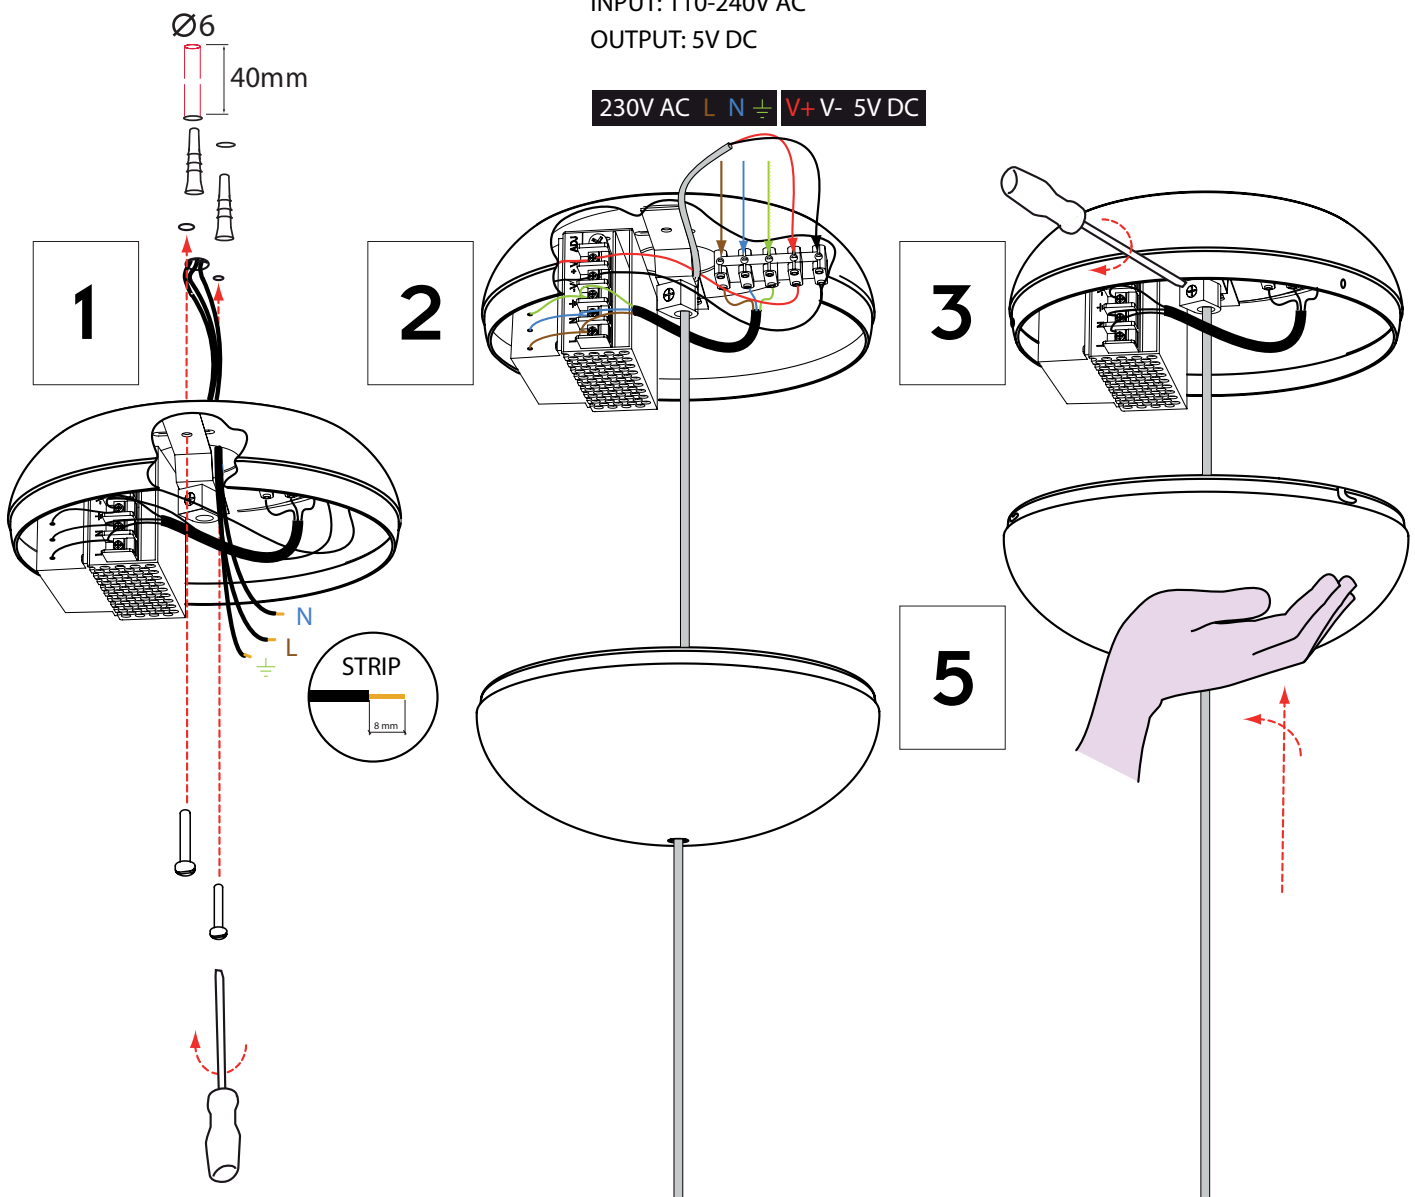

## Raimond 43/61/89

REFER TO SAFETY INSTRUCTIONS FOR GENERAL INFORMATION

**30W**  
MAXIMUM  
POWER  
CONSUMPTION

INPUT: 110-240V AC

OUTPUT: 5V DC

230V AC L N  $\pm$  V+ V- 5V DC

visit [www.mooui.com](http://www.mooui.com) for more information about the collection