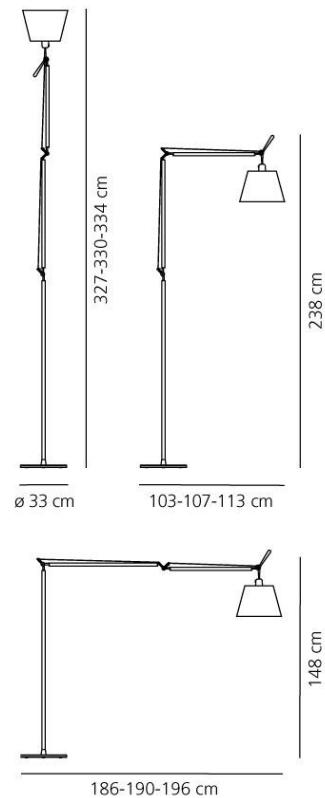

PRODUCT DATA SHEET

Tolomeo Mega terra - 36 Parchment Dimmer

DESIGN BY :

Michele De Lucchi , Giancarlo Fassina
2002

MATERIALS :

Polished aluminium, parchment paper and plastic

DESCRIPTION :

Polished aluminium base and cantilevered arms; diffuser in parchment paper on a plastic frame; joints in polished aluminium. Diffuser adjustable in all directions. System of spring balancing.

Diffuser available in three sizes.

Light emission

IP 20

Dimmer

TECHNICAL DATA SHEET

Features

Product name:	Tolomeo Mega terra - 36 Parchment Dimmer
Article Code:	0778010A + 0779010A + 0780020A
Colour:	Natural
Material:	Polished aluminium, parchment paper and plastic
Support:	Base
Support colour:	Aluminium
Series:	Design
Environment:	Indoor

DIMENSIONS

Length:	(cm) 107
Height:	(cm) 148
Cutout width:	(cm) 36
Base Diameter:	(cm) 33
Max Extension Height:	(cm) 330
Max Extension Length:	(cm) 190
Cutout shape:	

LAMPS NOT INCLUDED

Category:	HALO
Number:	1
Lbs:	Qt32
Watt:	150
Socket:	E27
Type:	Hsgsbt/c
Colour Rendering:	1a
Colour temperature (K):	2900
Duration (h):	2000

Dimensions

LAMP

IP 20

Dimmer

ELECTRICAL

Voltage:

220V-240V