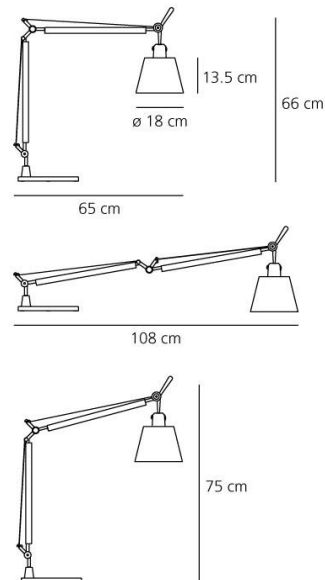

#### DIMENSIONS

|                       |          |
|-----------------------|----------|
| Height:               | (cm) 66  |
| Cutout width:         | (cm) 18  |
| Base Diameter:        | (cm) 23  |
| Max Extension Height: | (cm) 75  |
| Max Extension Length: | (cm) 108 |
| Cutout shape:         |          |

#### Dimensions