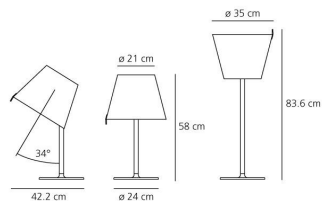

Dimensions

LAMP

IP 20

ELECTRICAL

Voltage: 220V-240V