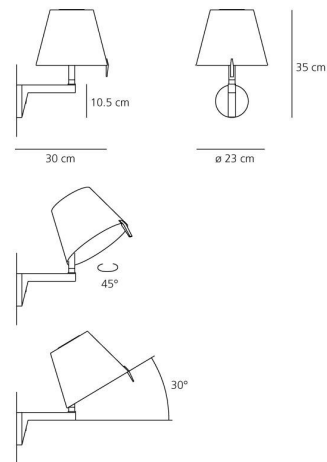

Dimensions

LAMP

ELECTRICAL

Voltage: 220V-240V