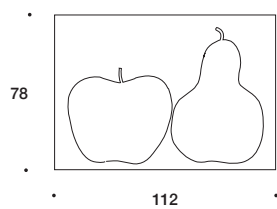

misure in cm / dimension in cm

**MODELLO / MODEL**

TRE, LA MELA E LA PERA

**CODE**

DEDZ003

FAMILY 

**MATERIALI / MATERIALS:**

. stampa : serigrafia a 1 colore / printing : screenprinted with 1 color  
. supporto : carta dropjet gr. 200 / support : dropjet paper gr. 200