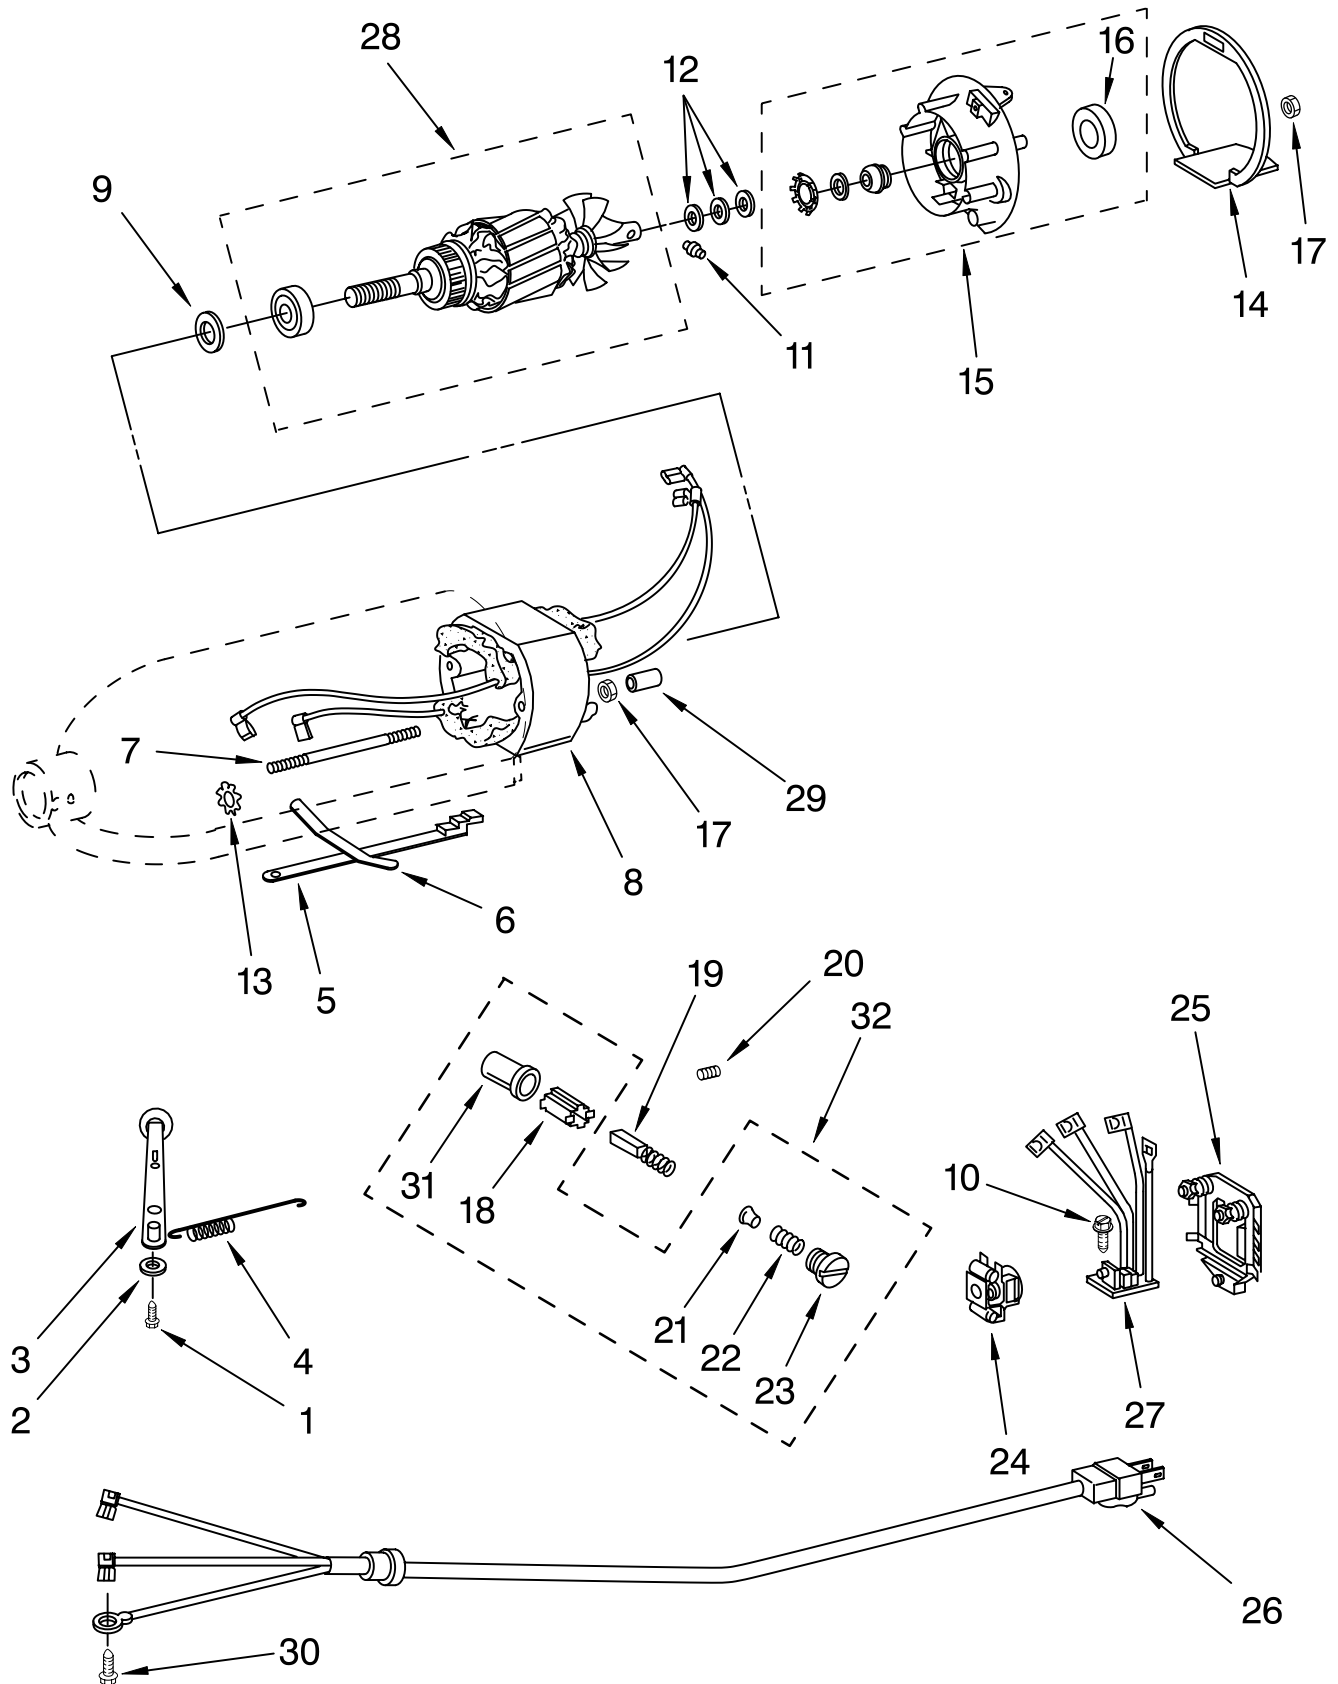

MOTOR AND CONTROL PARTS

For Variations of Model: 5K45SSE__4

FOR ORDERING INFORMATION REFER TO PARTS PRICE LIST

MOTOR AND CONTROL PARTS

For Variations of Model: 5K45SSE__4

Illus. No.	Part No.	DESCRIPTION	Illus. No.	Part No.	DESCRIPTION	Illus. No.	Part No.	DESCRIPTION
1	110679	Screw, Pivot	15	3180526	Bracket, Bearing	26		Cord, Power
2	116241	Washer, Spring			Asm.		9702318	White (European)
3	9709276	Switch Lever	16	3180238	Washer	27	9706596	Board, Phase
		And Stud	17	8533905	Nut, Machine			Control
4	3183690	Spring, Lock Lever	18	240680	Insert, Brush	28	9708316	Armature &
5	3184176	Speed Link & Cam			Holder			Bearing Assy (240V)
6	240205	Spring, Flat	19	9706416	Brush, Carbon	29	4162634	Sleeve, Motor
7	240769	Screw, Stator	20	9707926	Screw, Set			Stud
8	9701670	Field Assembly	21	116286	Cap, Spring	30	3184086	Screw
9	9704324	Washer, Ball			Seat	31	3179908	Housing, Brush
		Bearing (Front)	22	116287	Spring, Cap			Holder
10	W10068260	Screw	23		Cap, Brush Holder	32	4162546	Brush Holder
11	16998	Stud, Governor		3184212	Black			Assembly
		Drive	24	17830	Governor Assembly			
12	3180162	Washer, Spacing	25	240904-2	Control Plate			
13	W10068270	Washer			Assembly			
14	3184356	Seal, End						

FOR ORDERING INFORMATION REFER TO PARTS PRICE LIST