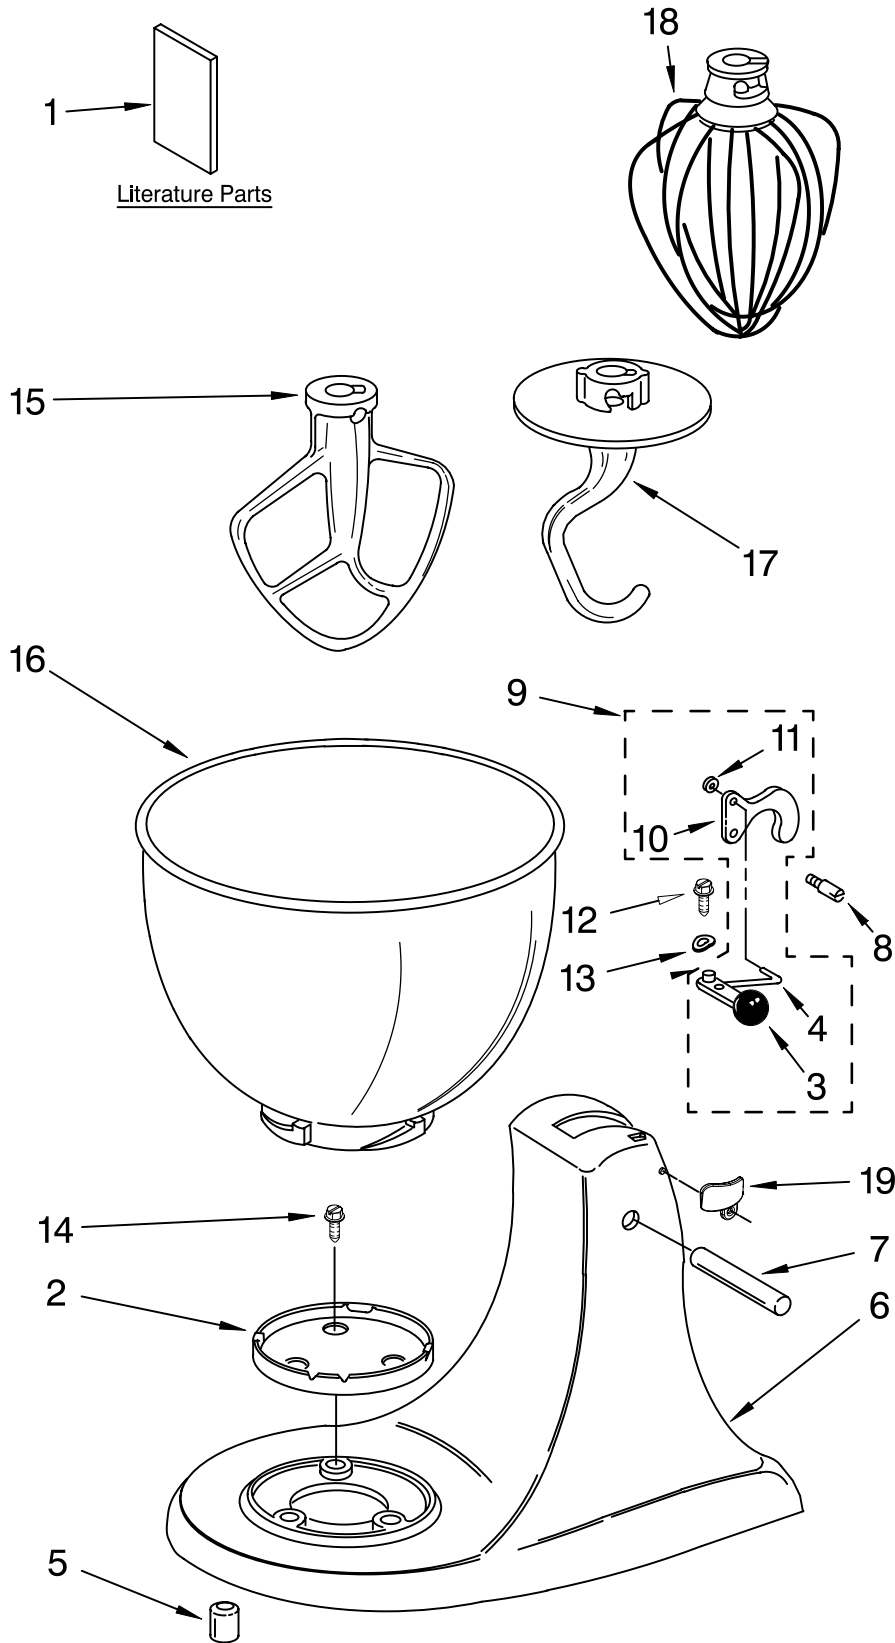

FOR ORDERING INFORMATION REFER TO PARTS PRICE LIST

BASE AND PEDESTAL UNIT

For Variations of Model: 5K45SSE__4

Illus. No.	Part No.	DESCRIPTION
1		Literature
	9709851	Use & Care Guide
	8212376	Repair Parts List
2	4162529	Screw Cap Kit
3	9709267	Lever, Latch
4	24450	Link, Latch
5	115792	Foot
6	**	Pedestal & Foot
7	16910	Pin, Hinge
8	103993	Screw, Latch
		Bearing
9	3184200	Latch, Link & Lever Assembly
10	9709055	Latch
11	8533912	Washer
12	110679	Screw
13	116241	Washer, Spring
14	3400020	Screw
15	9708470	Beater, Flat
16	4169926	Bowl And Base (4 1/2 Qt.)
17	9708471	Dough Hook
18	9706446	Wire Whip
19		Headlock
	3184262	White

Illus. No.	Part No.	DESCRIPTION	Illus. No.	Part No.	DESCRIPTION	Illus. No.	Part No.	DESCRIPTION
1	110679	Screw, Pivot	15	3180526	Bracket, Bearing	26		Cord, Power
2	116241	Washer, Spring			Asm.		9702318	White (European)
3	9709276	Switch Lever	16	3180238	Washer	27	9706596	Board, Phase
		And Stud	17	8533905	Nut, Machine			Control
4	3183690	Spring, Lock Lever	18	240680	Insert, Brush	28	9708316	Armature &
5	3184176	Speed Link & Cam			Holder			Bearing Assy (240V)
6	240205	Spring, Flat	19	9706416	Brush, Carbon	29	4162634	Sleeve, Motor
7	240769	Screw, Stator	20	9707926	Screw, Set			Stud
8	9701670	Field Assembly	21	116286	Cap, Spring	30	3184086	Screw
9	9704324	Washer, Ball			Seat	31	3179908	Housing, Brush
		Bearing (Front)	22	116287	Spring, Cap			Holder
10	W10068260	Screw	23		Cap, Brush Holder	32	4162546	Brush Holder
11	16998	Stud, Governor		3184212	Black			Assembly
		Drive	24	17830	Governor Assembly			
12	3180162	Washer, Spacing	25	240904-2	Control Plate			
13	W10068270	Washer			Assembly			
14	3184356	Seal, End						