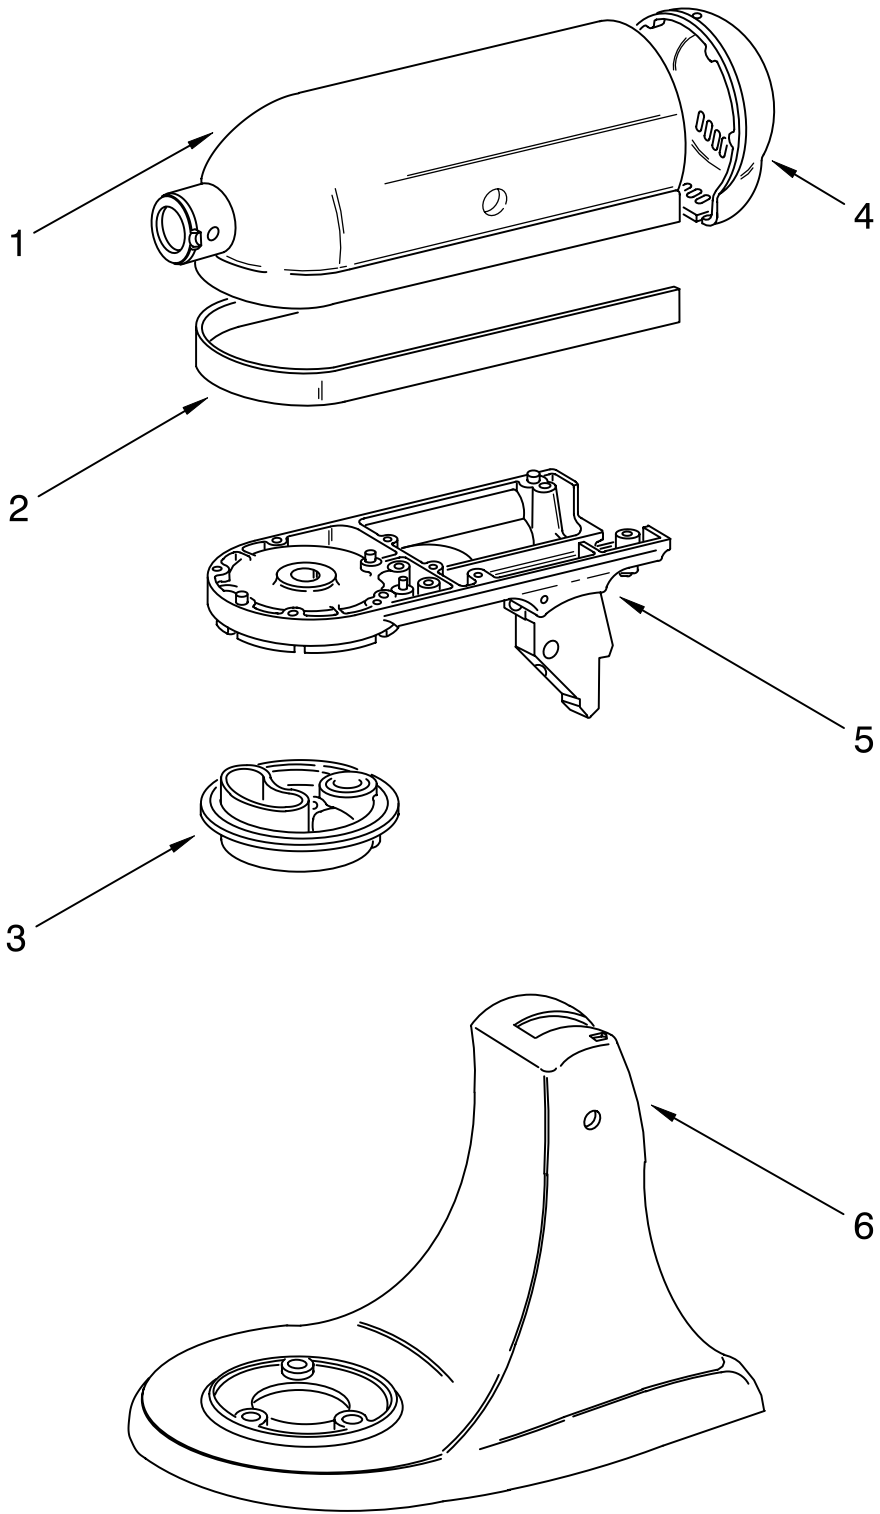

COLOR VARIATION PARTS

For Variations of Model: 5K45SSE__4

Illus. No.	Part No.	DESCRIPTION
1	240291-1	Motor Housing White
2	9705169	Trim Band Black
3	240286-1	Planetary White
4	240253-1	End Cover White
5	240350-4	Lower Gearcase White
6	3184273	Pedestal & Foot White

FOR ORDERING INFORMATION REFER TO PARTS PRICE LIST