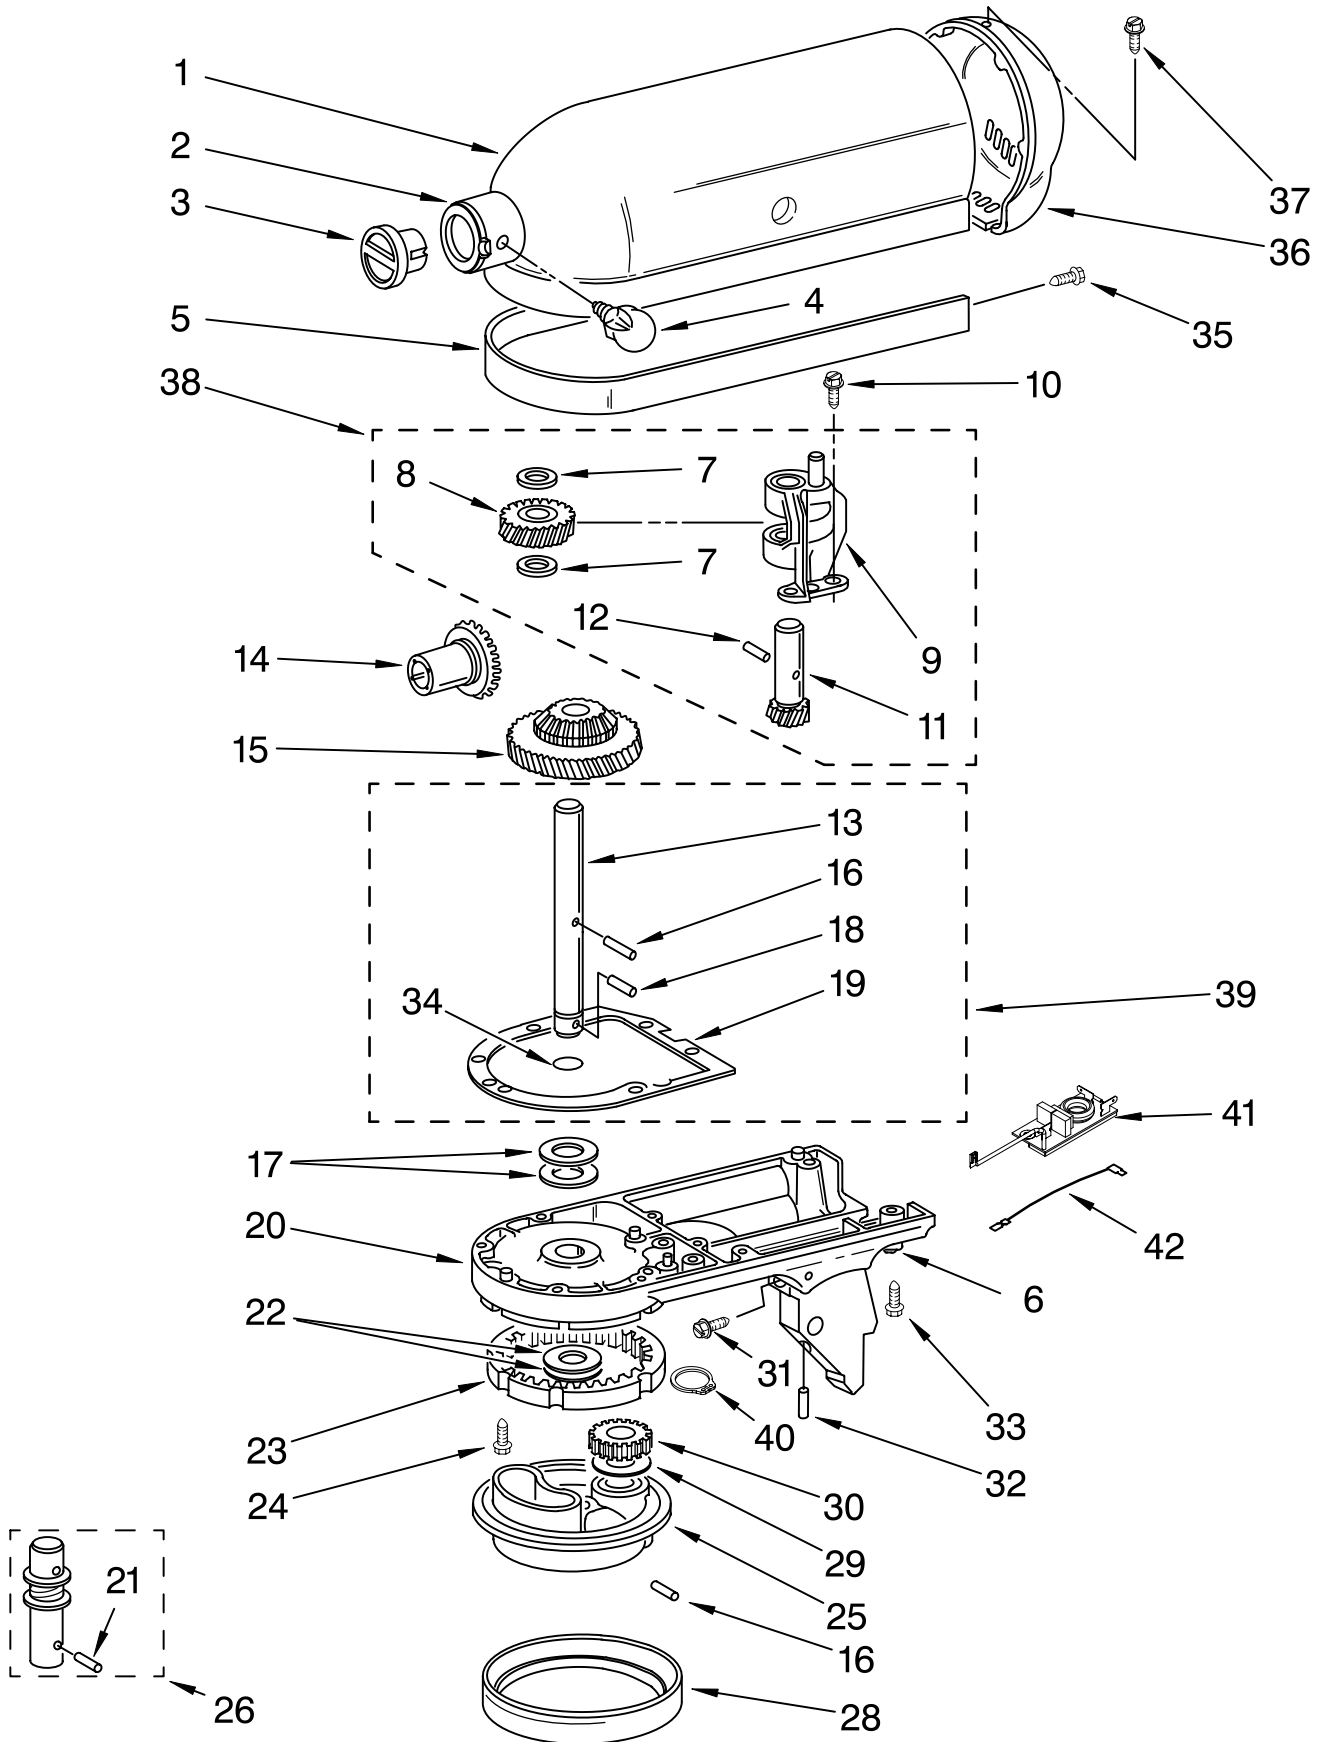

CASE, GEARING AND PLANETARY UNIT

For Variations of Model: 5K45SSE__4

FOR ORDERING INFORMATION REFER TO PARTS PRICE LIST

CASE, GEARING AND PLANETARY UNIT

For Variations of Model: 5K45SSE__4

Illus. No.	Part No.	DESCRIPTION	Illus. No.	Part No.	DESCRIPTION	Illus. No.	Part No.	DESCRIPTION
1	**	Gearcase Motor Housing	15	9709627	Bevel Pinion & Center Gear	30	9703903	Pinion, Gear
2	16897	Ring, Attachment Hub	16	240018-1	Pin (Vertical Center Shaft)	31	89411	Screw
3	242765-2	Cap, Attachemnt Hub	17	3180163	Washer, Fiber	32	3400203	Screw, Set
4	9709194	Thumb Screw	18	9705443	Pin, Groove	33	3400025	Screw
5	**	Band, Trim	19	4162324	Gasket, Transmission Case	34	67500-55	"O" Ring
6	8533914	Lock Washer	20	**	Lower Gear Case	35	311932	Screw, Self Tapping
7	3180161	Washer, Shim	21	9704677	Pin, Groove	36	**	Cover, End
8	4162897	Worm Gear	22	3180163	Washer, Fiber	37	4162914	Screw
9	240308	Worm Gear Bracket And Bearing	23	9703904	Gear, Internal	38	240309-2	Worm & Pinion Gears Assembly
10	3400022	Screw	24	103994	Screw, Special	39	4160474	Center Shaft & "O" Ring
11	240210-2	Gear, Shaft and Pinion	25	**	Planetary	40	9703438	Ring
12	9705444	Pin (Worm Gear)	26	3184052	Agitator Shaft Assembly	41	9705132	RFI Filter
13	240026	Shaft, Vertical Center	28	240285	Ring, Planetary Drip	42	9702311	Lead, Filter (to Control Board)
14	9705130	Gear, Attachment Hub Bevel	29	9706090	Washer, Shim	**Refer to Page 2 Color Variation Parts		

FOR ORDERING INFORMATION REFER TO PARTS PRICE LIST