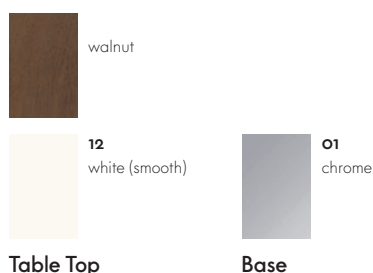

DIMENSIONS

Home Desk

Surfaces and colors

Table Top

Base

Article. No. 09153302

Vitra can be found around the globe. To find a Vitra partner in your area, go to www.vitra.com.

info@vitra.com | EN 2013