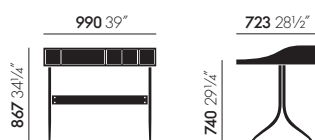

DIMENSIONS

Home Desk

Surfaces and colors