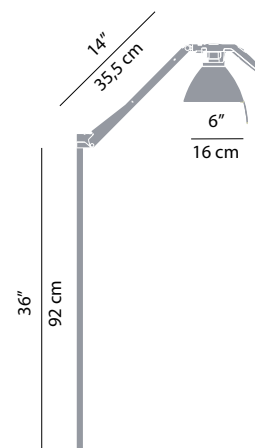

D33N/1
base