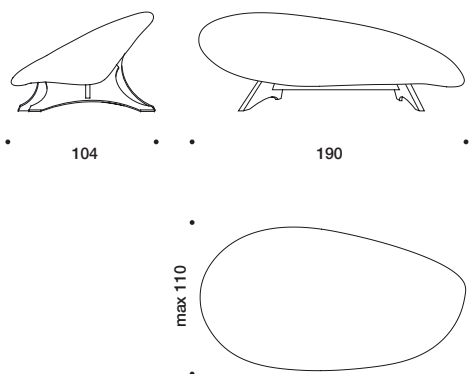

misure in cm / dimension in cm

CODE

DMS0030A10

MATERIALI / MATERIAL:

- . struttura : legno multistrato marino / *structure : marine plywood*
- . seduta : vetroresina rivestita in gelcoat / *seat : fiberglass covered by gelcoat*