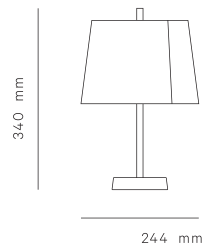

PACKAGING:

| Lindvall w124s1 | Lindvall w124s2 | Lindvall w124s3 | Lindvall w124t |
|------------------|-----------------|-----------------|------------------|
| Weight: 2 kg | Weight: 3,5 kg | Weight: 6 kg | Weight: 3,5 kg |
| Length: 29 cm | Length: 39 cm | Length: 50 cm | Length: 80 cm |
| Width: 29 cm | Width: 39 cm | Width: 50 cm | Width: 30 cm |
| Height: 31 cm | Height: 35 cm | Height: 42 cm | Height: 30 cm |
| Volume: 0,026 m3 | Volume: 0,05 m3 | Volume: 0,10 m3 | Volume: 0,072 m3 |

PENDANT LAMP LARGE

TABLE LAMP

SUSPENSION

3 m textile cable · ceiling rose included

Lindvall w124s1

Lindvall w124s2

Lindvall w124s3

Lindvall w124t