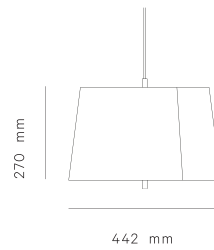

Lindvall w124s3

ARTICLE NO.

124S101 Colour: copper
124S102 Colour: brass
124S103 Colour: white

124S201 Colour: copper
124S202 Colour: brass
124S203 Colour: white

124S301 Colour: copper
124S302 Colour: brass
124S303 Colour: white

124T101 Colour: copper