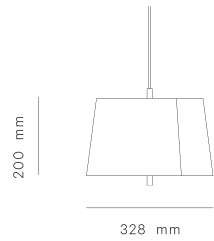

Lindvall w124s2

ARTICLE NO.

124S101 Colour: copper
124S102 Colour: brass
124S103 Colour: white

124S201 Colour: copper
124S202 Colour: brass
124S203 Colour: white

124S301 Colour: copper
124S302 Colour: brass
124S303 Colour: white

124T101 Colour: copper