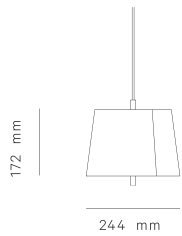

PACKAGING:

| Lindvall w124s1 | Lindvall w124s2 | Lindvall w124s3 | Lindvall w124t |
|------------------|-----------------|-----------------|------------------|
| Weight: 2 kg | Weight: 3,5 kg | Weight: 6 kg | Weight: 3,5 kg |
| Length: 29 cm | Length: 39 cm | Length: 50 cm | Length: 80 cm |
| Width: 29 cm | Width: 39 cm | Width: 50 cm | Width: 30 cm |
| Height: 31 cm | Height: 35 cm | Height: 42 cm | Height: 30 cm |
| Volume: 0,026 m3 | Volume: 0,05 m3 | Volume: 0,10 m3 | Volume: 0,072 m3 |

PENDANT LAMP LARGE

TABLE LAMP

SUSPENSION

3 m textile cable · ceiling rose included

Lindvall w124s1

Lindvall w124s2

Lindvall w124s3

Lindvall w124t