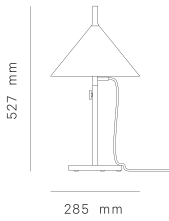

132T102 Colour: white
132T104 Colour: blue
132T105 Colour: black

132T202 Colour: white
132T204 Colour: blue
132T205 Colour: black

132T302 Colour: white
132T304 Colour: blue
132T305 Colour: black

ARTICLE NO.