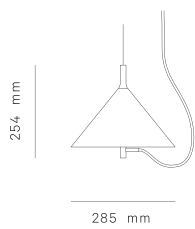

ARTICLE NO.

132S102 Colour: white
132S104 Colour: blue
132S105 Colour: black

132S202 Colour: white
132S204 Colour: blue
132S205 Colour: black

132S302 Colour: white
132S304 Colour: blue
132S305 Colour: black