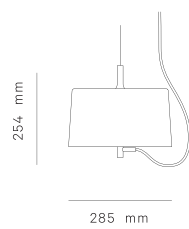

ARTICLE NO.

132S102 Colour: white
132S104 Colour: blue
132S105 Colour: black

132S202 Colour: white
132S204 Colour: blue
132S205 Colour: black

132S302 Colour: white
132S304 Colour: blue
132S305 Colour: black