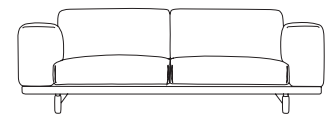

REST SOFA

FURNITURE / LIGHTING / ACCESSORIES

ANDERSSEN & VOLL ON THE DESIGN "Rest is a sofa series with an inviting and warm appearance. The contrast between the defined back and bottom frame and the soft cushioning tells a story of the comfort that awaits you. Sit back and relax!"

PRODUCT FACT SHEET

PROCESS	100% hand made sofa.
DESIGNED BY / YEAR OF DESIGN	Anderssen & Voll / 2011
TYPE	Sofa series
DESCRIPTION	Sofa in 2-seater, 3-seater, and pouf. Comes in various fabrics from Kvadrat. With the option of 3 colors of legs; black, grey and oak.
ENVIRONMENT	Indoor
DIMENSIONS (CM & INCHES)	<p>CM:</p> <p>3-seater: L: 260 / D: 92 / H: 72 2-seater: L: 200 / D: 92 / H: 72 Pouf: L: 100 / D: 92 / H: 42 Legs height: 12 / Seat height: 42</p> <p>Inches:</p> <p>3-seater: L: 102.4" / D: 36.2" / H: 28.4" 2-seater: L: 78.7" / D: 36.2" / H: 28.4" Pouf: L: 39.4" / D: 36.2" / H: 16.5" Legs height: 4.7" / Seat height: 16.5"</p>
MATERIAL	Steel base, wooden frame, oak wood legs, cold foam (35/seat, 25/back) /feather filling, standard fabrics from Kvadrat. Legs: Natural oak or black-stained.
STANDARD TEXTILES	Hallingdal 457, Hallingdal 123, Steelcut Trio 515, Steelcut Trio 133, Remix 163, Hallingdal 407 (only pouf), Vancouver 13, Vancouver 14, Rime 591, Pitch Charm, Pitch Graphite.
CLEANING INSTRUCTIONS	Dry clean only. Unzip upholstery fabric from the cushions and dry clean fabric. See kvadrat.dk for further cleaning and maintainance intructions for your chosen textile.
ABOUT THE DESIGNER	Anderssen & Voll are two thirds of the former design team Norway Says and among the most prominent and succesful Norwegian designers. They have formerly been named both Norwegian and Scandinavian Designers of the Year in Norway and have received International awards and recognition for their work with furniture, lighting, and home accessories.

260 cm / 102.5"

200 cm / 78.75"

72 cm
SH 42 cm
28.5"
SH 16.5"

92 cm / 36.25"

42 cm
16.5"

100 cm / 39.5"

92 cm / 36.25"

Textile