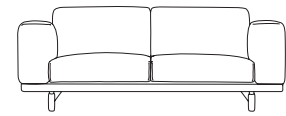

REST SOFA

FURNITURE / LIGHTING / ACCESSORIES

ANDERSSEN & VOLL ON THE DESIGN "Rest is a sofa series with an inviting and warm appearance. The contrast between the defined back and bottom frame and the soft cushioning tells a story of the comfort that awaits you. Sit back and relax!"

PRODUCT FACT SHEET

PROCESS	100% hand made sofa.
DESIGNED BY / YEAR OF DESIGN	Anderssen & Voll / 2011
TYPE	Sofa series
DESCRIPTION	Sofa in 2-seater, 3-seater, and pouf. Comes in various fabrics from Kvadrat. With the option of 3 colors of legs; black, grey and oak.
ENVIRONMENT	Indoor
DIMENSIONS (CM & INCHES)	<p>CM:</p> <p>3-seater: L: 260 / D: 92 / H: 72 2-seater: L: 200 / D: 92 / H: 72 Pouf: L: 100 / D: 92 / H: 42 Legs height: 12 / Seat height: 42</p> <p>Inches:</p> <p>3-seater: L: 102.4" / D: 36.2" / H: 28.4" 2-seater: L: 78.7" / D: 36.2" / H: 28.4" Pouf: L: 39.4" / D: 36.2" / H: 16.5" Legs height: 4.7" / Seat height: 16.5"</p>
MATERIAL	Steel base, wooden frame, oak wood legs, cold foam (35/seat, 25/back) /feather filling, standard fabrics from Kvadrat. Legs: Natural oak or black-stained.
STANDARD TEXTILES	Hallingdal 457, Hallingdal 123, Steelcut Trio 515, Steelcut Trio 133, Remix 163, Hallingdal 407 (only pouf), Vancouver 13, Vancouver 14, Rime 591, Pitch Charm, Pitch Graphite.
CLEANING INSTRUCTIONS	Dry clean only. Unzip upholstery fabric from the cushions and dry clean fabric. See kvadrat.dk for further cleaning and maintainance intructions for your chosen textile.
ABOUT THE DESIGNER	Anderssen & Voll are two thirds of the former design team Norway Says and among the most prominent and succesful Norwegian designers. They have formerly been named both Norwegian and Scandinavian Designers of the Year in Norway and have received International awards and recognition for their work with furniture, lighting, and home accessories.

260 cm / 102.5"

200 cm / 78.75"

72 cm
SH 42 cm
28.5"
SH 16.5"

92 cm / 36.25"

42 cm
16.5"

100 cm / 39.5"

92 cm / 36.25"

Textile