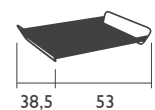

- 279214 Nutmeg
- 279226 Grey

OUTDOOR PLACEMATS

OUTDOOR PLACEMAT 35 X 45 CM

OTF outdoor fabric (PVC-coated polyester - Batyline®)
Easy to clean with soap and water.
Available in 10 colours

- 260001 Cotton White
- 260014 Nutmeg
- 260038 Steel Grey
- 260016 Turquoise
- 260029 Verbena
- 260073 Honey
- 260027 Carrot
- 260025 Fuchsia
- 260043 Chili
- 260044 Plum

OUTDOOR TRAY

ALTO TRAY 53 X 38.5 CM

Electro-galvanised steel tray
Steel rod handle
Available in 5 colours

- 317014 Nutmeg
- 317048 Rosemary
- 317045 Capucine
- 317028 Aubergine
- 317047 Anthracite

2 KG

BASICS (continued)