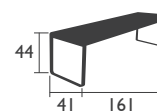

BELLEVIE

DESIGNED BY PAGNON & PELHAÏTRE

SEAT - dining height

8401 - CHAIR
Aluminium feet, frame, seat and backrest
Stacking: x 10 (stacked height: 1480 mm)

BELLEVIE (continued)

DESIGNED BY PAGNON & PELHAÏTRE

BENCHES - dining height

8410 - BENCH
Electro-galvanised steel seat
Aluminium base

14 KG

8415 - BENCH WITH BACKREST
Electro-galvanised steel seat
Aluminium base and backrest

18 KG

TABLE - dining height

8420 - TABLE 90 X 196
Aluminium table top and base

29 KG

LOW table

8450 - LOW TABLE
Aluminium table top and base

14 KG

BELLEVIE (continued)

LOW seats

8445 - SOFA
Aluminium frame and base
Sunbrella fabric cushions (2 colours)

8440 - ARMCHAIR
Aluminium frame and base
Sunbrella fabric cushions (2 colours)