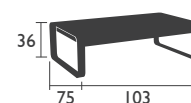

BELLEVIE

DESIGNED BY PAGNON & PELHAÏTRE

SEAT - dining height

8401 - CHAIR
Aluminium feet, frame, seat and backrest
Stacking: x 10 (stacked height: 1480 mm)

BELLEVIE (continued)

DESIGNED BY PAGNON & PELHAÏTRE

BENCHES - dining height

8410 - BENCH
Electro-galvanised steel seat
Aluminium base

14 KG

8415 - BENCH WITH BACKREST
Electro-galvanised steel seat
Aluminium base and backrest

18 KG

TABLE - dining height

8420 - TABLE 90 X 196
Aluminium table top and base

29 KG

LOW table

8450 - LOW TABLE
Aluminium table top and base

14 KG

BELLEVIE (continued)

LOW seats

8445 - SOFA
Aluminium frame and base
Sunbrella fabric cushions (2 colours)

8440 - ARMCHAIR
Aluminium frame and base
Sunbrella fabric cushions (2 colours)