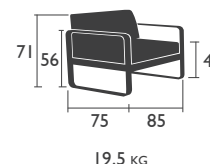

BELLEVIE

DESIGNED BY PAGNON & PELHAÏTRE

SEAT - dining height

8401 - CHAIR
Aluminium feet, frame, seat and backrest
Stacking: x 10 (stacked height: 1480 mm)

BELLEVIE (continued)

DESIGNED BY PAGNON & PELHAÏTRE

BENCHES - dining height

8410 - BENCH
Electro-galvanised steel seat
Aluminium base

14 KG

8415 - BENCH WITH BACKREST
Electro-galvanised steel seat
Aluminium base and backrest

18 KG

TABLE - dining height

8420 - TABLE 90 X 196
Aluminium table top and base

29 KG

LOW table

8450 - LOW TABLE
Aluminium table top and base

14 KG

BELLEVIE (continued)

LOW seats

8445 - SOFA
Aluminium frame and base
Sunbrella fabric cushions (2 colours)

8440 - ARMCHAIR
Aluminium frame and base
Sunbrella fabric cushions (2 colours)