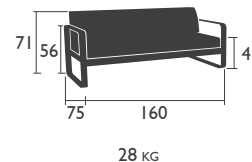

BELLEVIE

DESIGNED BY PAGNON & PELHAÏTRE

SEAT - dining height

8401 - CHAIR
Aluminium feet, frame, seat and backrest
Stacking: x 10 (stacked height: 1480 mm)

BELLEVIE (continued)

DESIGNED BY PAGNON & PELHAÏTRE

BENCHES - dining height

8410 - BENCH
Electro-galvanised steel seat
Aluminium base

14 KG

8415 - BENCH WITH BACKREST
Electro-galvanised steel seat
Aluminium base and backrest

18 KG

TABLE - dining height

8420 - TABLE 90 X 196
Aluminium table top and base

29 KG

LOW table

8450 - LOW TABLE
Aluminium table top and base

14 KG

BELLEVIE (continued)

LOW seats

8445 - SOFA
Aluminium frame and base
Sunbrella fabric cushions (2 colours)

8440 - ARMCHAIR
Aluminium frame and base
Sunbrella fabric cushions (2 colours)