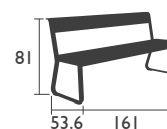

BELLEVIE

DESIGNED BY PAGNON & PELHAÏTRE

SEAT - dining height

8401 - CHAIR
Aluminium feet, frame, seat and backrest
Stacking: x 10 (stacked height: 1480 mm)

BELLEVIE (continued)

DESIGNED BY PAGNON & PELHAÏTRE

BENCHES - dining height

8410 - BENCH
Electro-galvanised steel seat
Aluminium base

14 KG

8415 - BENCH WITH BACKREST
Electro-galvanised steel seat
Aluminium base and backrest

18 KG

TABLE - dining height

8420 - TABLE 90 X 196
Aluminium table top and base

29 KG

LOW table

8450 - LOW TABLE
Aluminium table top and base

14 KG

BELLEVIE (continued)

LOW seats

8445 - SOFA
Aluminium frame and base
Sunbrella fabric cushions (2 colours)

8440 - ARMCHAIR
Aluminium frame and base
Sunbrella fabric cushions (2 colours)