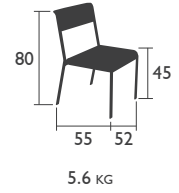

BELLEVIE

DESIGNED BY PAGNON & PELHAÏTRE

SEAT - dining height

8401 - CHAIR
Aluminium feet, frame, seat and backrest
Stacking: x 10 (stacked height: 1480 mm)

BELLEVIE (continued)

DESIGNED BY PAGNON & PELHAÏTRE

BENCHES - dining height

8410 - BENCH
Electro-galvanised steel seat
Aluminium base

14 KG

8415 - BENCH WITH BACKREST
Electro-galvanised steel seat
Aluminium base and backrest

18 KG

TABLE - dining height

8420 - TABLE 90 X 196
Aluminium table top and base