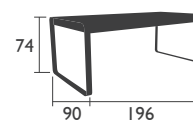

BELLEVIE

DESIGNED BY PAGNON & PELHAÏTRE

SEAT - dining height

8401 - CHAIR
Aluminium feet, frame, seat and backrest
Stacking: x 10 (stacked height: 1480 mm)

BELLEVIE (continued)

DESIGNED BY PAGNON & PELHAÏTRE

BENCHES - dining height

8410 - BENCH
Electro-galvanised steel seat
Aluminium base

14 KG

8415 - BENCH WITH BACKREST
Electro-galvanised steel seat
Aluminium base and backrest

18 KG

TABLE - dining height

8420 - TABLE 90 X 196
Aluminium table top and base

29 KG

LOW table

8450 - LOW TABLE
Aluminium table top and base

14 KG

BELLEVIE (continued)

LOW seats

8445 - SOFA
Aluminium frame and base
Sunbrella fabric cushions (2 colours)

8440 - ARMCHAIR
Aluminium frame and base
Sunbrella fabric cushions (2 colours)