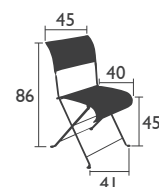

DUNE

DESIGNED BY PASCAL MOURGUE

SEATS - dining height

I301 - CHAIR

Steel frame

Seat and backrest in tearproof Outdoor Technical Fabric

Available in 20 OTF colours (details on p. 1a)

4.6 KG

I402 - ARMCHAIR

Steel frame

Seat and backrest in tearproof Outdoor Technical Fabric

Available in 20 OTF colours (details on p. 1a)

6 KG

SUNLOUNGER

I308 - SUNLOUNGER

Steel frame

Bed and backrest in tearproof Outdoor Technical Fabric

Adjustable backrest (4 positions)

2 x Ø 20 cm wheels

Available in 20 OTF colours (details on p. 1a)

19.2 KG

Accessories: Basics headrest p. 122