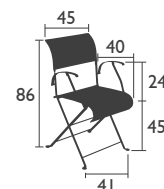

6 KG

SUNLOUNGER