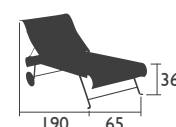

DUNE

DESIGNED BY PASCAL MOURGUE

SEATS - dining height

I301 - CHAIR

Steel frame

Seat and backrest in tearproof Outdoor Technical Fabric

Available in 20 OTF colours (details on p. 1a)

4.6 KG

I402 - ARMCHAIR

Steel frame

Seat and backrest in tearproof Outdoor Technical Fabric

Available in 20 OTF colours (details on p. 1a)

6 KG

SUNLOUNGER

I308 - SUNLOUNGER

Steel frame

Bed and backrest in tearproof Outdoor Technical Fabric

Adjustable backrest (4 positions)

2 x Ø 20 cm wheels

Available in 20 OTF colours (details on p. 1a)

19.2 KG

Accessories: Basics headrest p. 122