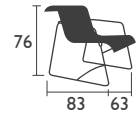

ELLIPSE

DESIGNED BY PASCAL MOURGUE **

LOW seats

1370 - ARMCHAIR

Steel rod frame
Tearproof Outdoor Technical Fabric
Available in 6 OTF colours (details on p. 1a)

9.5 KG

1371 - TWO-SEATER BENCH

Steel rod frame
Tearproof Outdoor Technical Fabric
Available in 6 OTF colours (details on p. 1a)

15.2 KG

LOW table

1380 - LOW TABLE 90 X 110 CM

Steel rod frame
Electro-galvanised sheet steel table top

22 KG