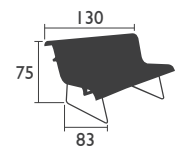

ELLIPSE

DESIGNED BY PASCAL MOURGUE **

LOW seats

1370 - ARMCHAIR

Steel rod frame
Tearproof Outdoor Technical Fabric
Available in 6 OTF colours (details on p. 1a)

9.5 KG

1371 - TWO-SEATER BENCH

Steel rod frame
Tearproof Outdoor Technical Fabric
Available in 6 OTF colours (details on p. 1a)

15.2 KG

LOW table

1380 - LOW TABLE 90 X 110 CM

Steel rod frame
Electro-galvanised sheet steel table top

22 KG