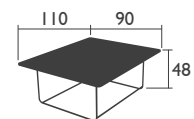

ELLIPSE

DESIGNED BY PASCAL MOURGUE **

LOW seats

1370 - ARMCHAIR

Steel rod frame
Tearproof Outdoor Technical Fabric
Available in 6 OTF colours (details on p. 1a)

9.5 KG

1371 - TWO-SEATER BENCH

Steel rod frame
Tearproof Outdoor Technical Fabric
Available in 6 OTF colours (details on p. 1a)

15.2 KG

LOW table

1380 - LOW TABLE 90 X 110 CM

Steel rod frame
Electro-galvanised sheet steel table top

22 KG