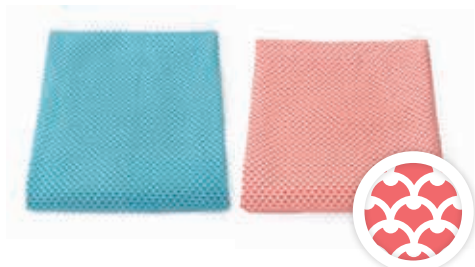

Turquoise

BANANES CUSHION 70 X 70 CM

Side A: 100% cotton fabric, with outdoor resistance treatment

Treated: stain-resistant and mould-resistant

Side B: 100% cotton fabric with acrylic and polyurethane coating

Leak tight, resistant to salt and chlorine

Easy to clean

Must be brought inside during bad weather

Side A: available in 2 colours

● 270345 ● 270316

Capucine Turquoise

Side B: available in 1 colour

● Honey

ENVIE D'AILLEURS (continued)

BLANKET

PASTÈQUES BLANKET 130 X 170 CM

100% cotton
Jacquard fabric
Available in 2 colours

● 311245 ● 311216
Capucine Turquoise

TRIVETS

CORBILLE DE FRUITS TRIVET Ø 10.5 CM

Steel
Set of 4 pieces (not for sale separately)
Available in 1 colour combination