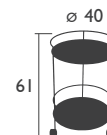

# GUERIDONS - SIDE TABLES

SIDE TABLES

I062 - SMALL WHEELED TABLE WITH DOUBLE TABLE TOP

Steel rod feet, frame and rings  
Solid steel sheet table top

4.3 KG

I061 - PERFORATED SIDE TABLE WITH DOUBLE TABLE TOP

Steel rod feet, frame and rings  
Perforated steel sheet table top

4.4 KG

\* Very High Protection treatment recommended for Contract use