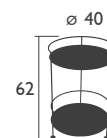

# GUERIDONS - SIDE TABLES

SIDE TABLES

I062 - SMALL WHEELED TABLE WITH DOUBLE TABLE TOP

Steel rod feet, frame and rings  
Solid steel sheet table top

4.3 KG

I061 - PERFORATED SIDE TABLE WITH DOUBLE TABLE TOP

Steel rod feet, frame and rings  
Perforated steel sheet table top

4.4 KG

\* Very High Protection treatment recommended for Contract use