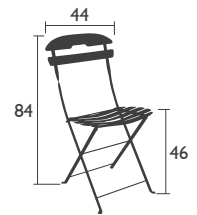

3702 - TWO-TONE CHAIR

HLE (High Limit of Elasticity) steel seat
Steel backrest

Available in 3 colour combinations

●● 370242
Liquorice
Poppy top slat

●● 370214
Nutmeg
Lagoon Blue top slat

●● 370248
Rosemary
Verbena top slat

6.1 KG