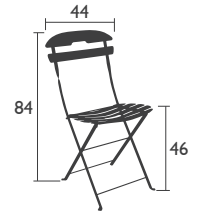

LA MÔME

DESIGNED BY OLIVIER GENCE

SEATS - dining height

3701 - CHAIR

HLE (High Limit of Elasticity) steel seat
Steel backrest

6.1 KG

3702 - TWO-TONE CHAIR

HLE (High Limit of Elasticity) steel seat
Steel backrest