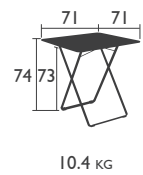

## 8303 - ARMCHAIR

Oval electro-galvanised steel tube frame  
 Cast aluminium armrests  
 Seat and backrest in tearproof Outdoor Technical Fabric  
 Available in 21 OTF colours (details on p. 1a)

TABLE - dining height

## 8333 - TABLE 71 X 71 CM

Oval electro-galvanised steel tube frame  
 Sheet steel table top

\* Excluding table