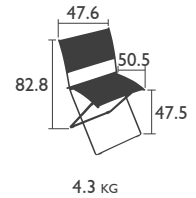

8301 - CHAIR

Oval electro-galvanised steel tube frame
Seat and backrest in tearproof Outdoor Technical Fabric
Available in 21 OTF colours (details on p. 1a)