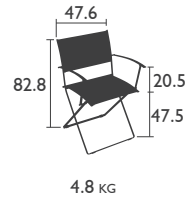

## 8303 - ARMCHAIR

Oval electro-galvanised steel tube frame  
 Cast aluminium armrests  
 Seat and backrest in tearproof Outdoor Technical Fabric  
 Available in 21 OTF colours (details on p. 1a)

TABLE - dining height

## 8333 - TABLE 71 X 71 CM

Oval electro-galvanised steel tube frame  
 Sheet steel table top

\* Excluding table