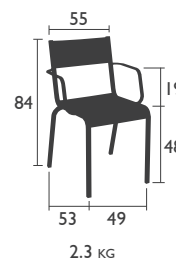

## SEATS - dining height

### 5501 - CHAIR

Aluminium tube frame

Seat and backrest in tearproof Outdoor Technical Fabric

Stacking: x 4 (stacked height: 1020 mm)

Available in 8 OTF colours (details on p. 1a)

### 5502 - ARMCHAIR

Aluminium tube frame

Seat and backrest in tearproof Outdoor Technical Fabric

Stacking: x 4 (stacked height: 1020 mm)

Available in 8 OTF colours (details on p. 1a)

### 5531 - TABLE 205 X 100 CM

Aluminium tube frame.

Aluminium slatted table top.

25.5 KG