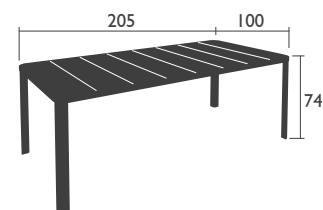

OLÉRON

SEATS - dining height

5501 - CHAIR

Aluminium tube frame

Seat and backrest in tearproof Outdoor Technical Fabric

Stacking: x 4 (stacked height: 1020 mm)

Available in 8 OTF colours (details on p. 1a)

5502 - ARMCHAIR

Aluminium tube frame

Seat and backrest in tearproof Outdoor Technical Fabric

Stacking: x 4 (stacked height: 1020 mm)

Available in 8 OTF colours (details on p. 1a)

TABLE - dining height

5531 - TABLE 205 X 100 CM

Aluminium tube frame.

Aluminium slatted table top.

25.5 KG