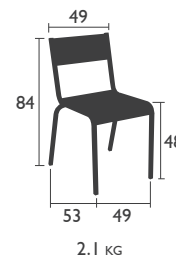

## SEATS - dining height

### 5501 - CHAIR

Aluminium tube frame

Seat and backrest in tearproof Outdoor Technical Fabric

Stacking: x 4 (stacked height: 1020 mm)

Available in 8 OTF colours (details on p. 1a)

### 5502 - ARMCHAIR

Aluminium tube frame

Seat and backrest in tearproof Outdoor Technical Fabric

Stacking: x 4 (stacked height: 1020 mm)

Available in 8 OTF colours (details on p. 1a)

### 5531 - TABLE 205 X 100 CM

Aluminium tube frame.

Aluminium slatted table top.

25.5 KG