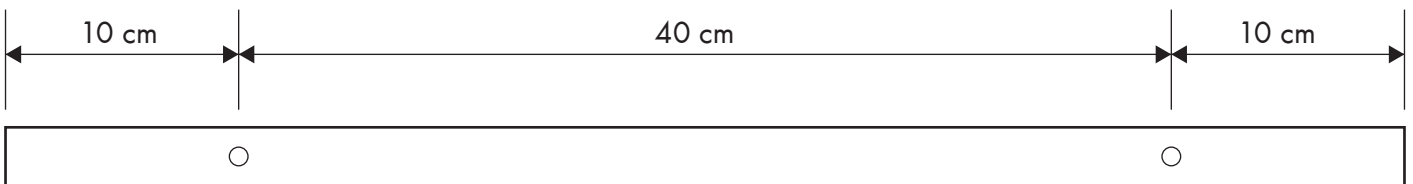

yunic

Floating Shelf 60 cm

Montage